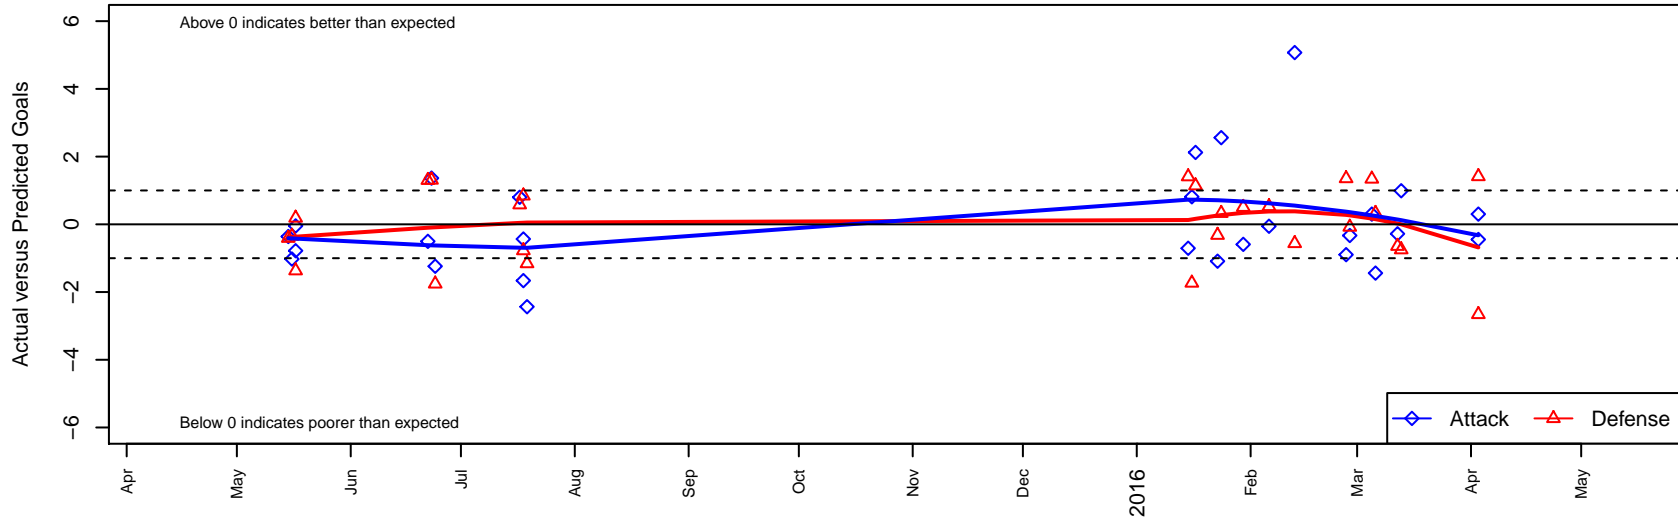

# Westside Timbers Copa G98

Westside Timbers  
 Beaverton, OR  
 G98 total strength=1744  
 attack=27.25 defense=25.45  
 fall league = PTT G98 Premier

alt names used:  
 WT G98 Copa  
 Westside Timbers 98 Copa (OR) (SC)  
 Westside Timbers G98 Copa  
 Westside Timbers G98 Copa  
 WESTSIDE TIMBERS SC WT G98 COPA (OR)

Venues played:  
 2015 Showcase of Champions Premier U16  
 2015 Far West Regionals U16  
 2015 Beaverton Cup GU17 Gold  
 2015 FWRL G98  
 2015 PTT G98 Premier

**Westside Timbers Copa G98**  
 Dots are actual minus expected GF (blue circles) and GA (red triangles).  
 Blue line is smoothed change in attack strength. Red is smoothed change in defense strength.

**attack and defense variance (black dot)  
relative to other teams  
and top 10 in region**

**attack and defense rating  
relative to others at age  
and all opponents in last 13 months**

**Performance relative to 13 month average**